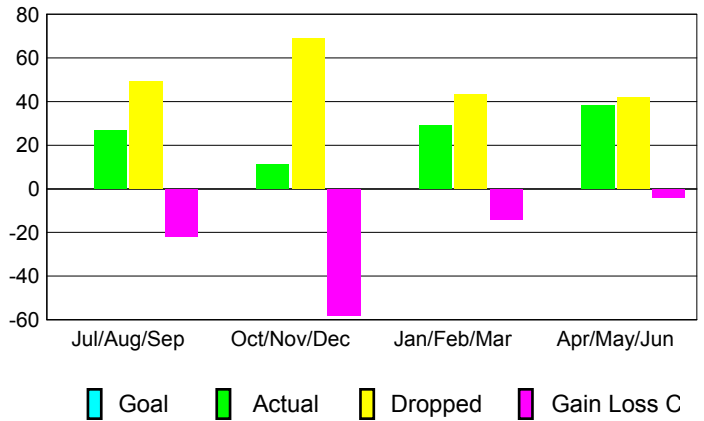

2012-2013 GMT Reports for District (or Undistricted) **District 43 K**

GMT: **GARY ANDERSON**

Location: **KENTUCKY**

GMT CA: **1**

CLUBS

Month	New Club Goal	Actual New Clubs	Actual Dropped Clubs	Gain/Loss of Clubs
2012-2013				
Jul/Aug/Sep		0	0	0
Oct/Nov/Dec		0	2	-2
Jan/Feb/Mar		0	0	0
Apr/May/June		0	1	-1
Totals		0	3	-3

MEMBERSHIP

Month	Net Memb Goal	Actual New Memb	Actual Dropped Memb	Gain/Loss of Memb
2012-2013				
Jul/Aug/Sep		27	49	-22
Oct/Nov/Dec		11	69	-58
Jan/Feb/Mar		29	43	-14
Apr/May/June		38	42	-4
Totals		105	203	-98

Club Results 2012-2013

Goal, New, Dropped, Gain/Loss

Membership Results 2012-2013

Goal, New, Dropped, Gain/Loss

YTD Status Quo Clubs 2012-2013

Status Quo Clubs Compared to Status Quo Members

Gender Comparison 2012-2013