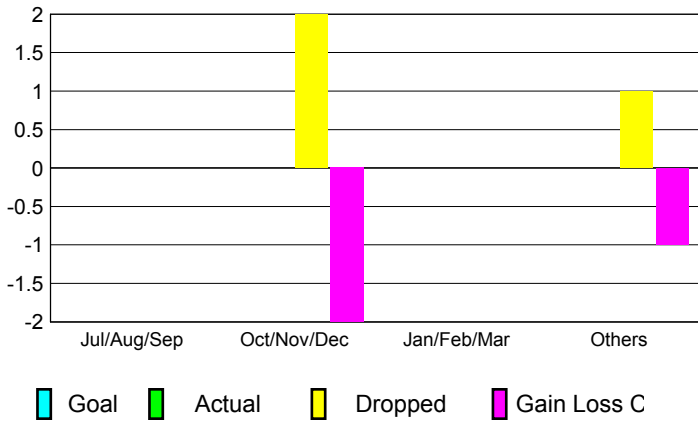

2012-2013 GMT Reports for District (or Undistricted) **District 43 K**

GMT: **GARY ANDERSON**

Location: **KENTUCKY**

GMT CA: **1**

CLUBS

Month	New Club Goal	Actual New Clubs	Actual Dropped Clubs	Gain/Loss of Clubs
2012-2013				
Jul/Aug/Sep		0	0	0
Oct/Nov/Dec		0	2	-2
Jan/Feb/Mar		0	0	0
Apr/May/June		0	1	-1
Totals		0	3	-3

MEMBERSHIP

Month	Net Memb Goal	Actual New Memb	Actual Dropped Memb	Gain/Loss of Memb
2012-2013				
Jul/Aug/Sep		27	49	-22
Oct/Nov/Dec		11	69	-58
Jan/Feb/Mar		29	43	-14
Apr/May/June		38	42	-4
Totals		105	203	-98

Club Results 2012-2013

Goal, New, Dropped, Gain/Loss

Membership Results 2012-2013

Goal, New, Dropped, Gain/Loss

YTD Status Quo Clubs 2012-2013

Status Quo Clubs Compared to Status Quo Members

Gender Comparison 2012-2013